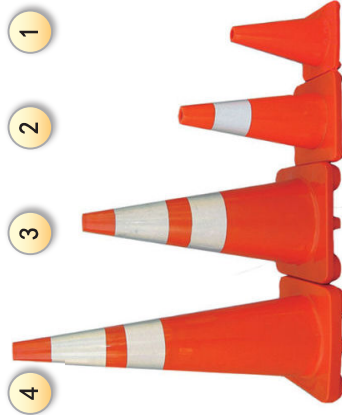

TRAFFIC CONE

PE Traffic Cone LZ-001

PIC	Height	Base Size	Weight
1	500 mm	28x28 cm	1.5 kgs
2	750 mm	38x38 cm	2.5 /4.2 kgs
3	1000 mm	49x49 cm	5.0 kgs
4	1000 mm	55x55 cm	7.5 kgs

Israel Standard Traffic Cone LZ-002

PIC	Height	Base Size	Weight
5	500 mm	28x28 cm	1.5 kgs
6	750 mm	43x43 cm	4.0 kgs
7	1000 mm	50x50 cm	6.0 kgs

TRAFFIC CONE

Rubber Traffic Cone LZ-003

Height	Base Size	Weight	Color	Reflective
700 mm	39x39 cm	4.2 kgs	Red / Black	None / Collar

Tripod Traffic Cone LZ-019

Height	Base Size	Weight
560 mm	40x40x40 cm	1.2 kgs

PVC Traffic Cone LZ-005

PIC	Height	Base Size	Weight	Reflective
1	300 mm	21x21 cm	0.6 kgs	none
2	450 mm	28x28 cm	1.1 kgs	15 cm
3	700 mm	36x36 cm	1.8 / 2.3 kgs	15 + 10 cm
4	900 mm	36x36 cm	4.2 kgs	15 + 10 cm

PVC Traffic Cone Europe Standard LZ-005A

Height	Base Size	Weight	Weight	Weight
750 mm	34x34 cm	2.35 kgs	Orange	Red
			Yellow	Blue

TRAFFIC CONE

PVC Traffic Cone interlock base LZ-004

PIC	Height	Base Size	Weight	Color
1	450 mm	28x28 cm	1.6 kgs	Orange / Red / Yellow / Blue
2	700 mm	36x36 cm	3.3 kgs	Orange / Red / Yellow / Blue
3	900 mm	36x36 cm	4.2 / 5.0 / 5.5 kgs	Orange / Red / Yellow / Blue