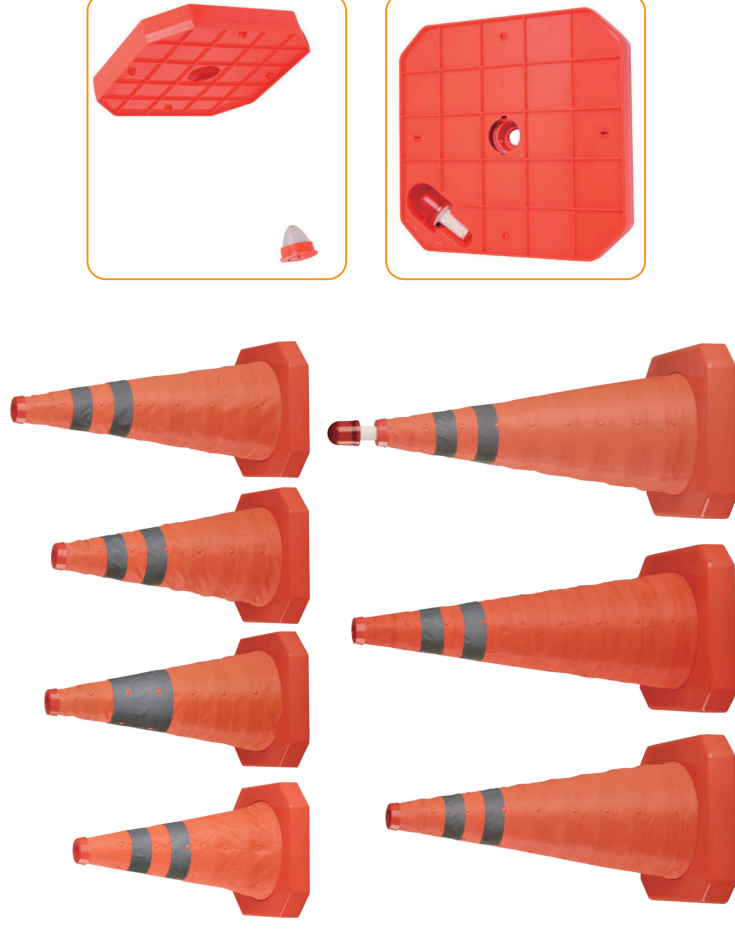

Retractable Traffic Cone

The retractable traffic cone can be put mini LED warning light on the top of cones.

Item No.	Base Size	Height (exclude top light)	QTY/CTN	N./G. Weight	Carton Size	Carton Size
RTC-B70	30,6X30,6X3,8cm	70CM	10	7.2/9.2	45X32.5X32.5CM	45*32.5*37CM
RTC-B65	30,6X30,6X3,8cm	65CM	10	7.0/9.0	45X32.5X32.5CM	45*32.5*37CM
RTC-B60	30,6X30,6X3,8cm	60CM	10	6.8/8.8	45X32.5X32.5CM	45*32.5*37CM
RTC-B55	30,6X30,6X3,8cm	55CM	10	6.4/8.4	45X32.5X32.5CM	45*32.5*37CM
RTC-B50	24,5X24,5X3,6cm	50CM	20	10.0/12.0	52X26.5X44.5CM	61*52*46.5CM
RTC-B45	24,5X24,5X3,6cm	45CM	20	9.3/11.3	52X26.5X44.5CM	61*52*46.5CM
RTC-B40	24,5X24,5X3,6cm	40CM	20	8.6/10.6	52X26.5X44.5CM	61*52*46.5CM
RTC-B35	19X19X4,5CM	35CM	40	10.5/12.5	49.6X39X36CM	49.6X39X36CM
RTC-B30	19X19X4,5CM	30CM	40	9.7/11.7	49.6X39X36CM	49.6X39X36CM